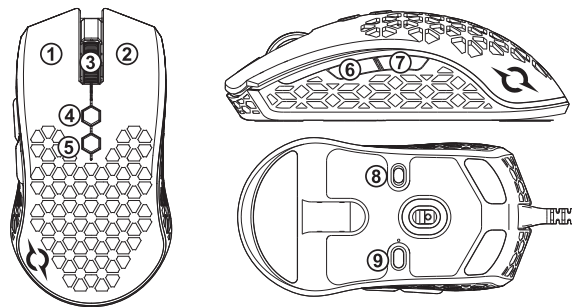

Nota: Cand nivelul bateriei este scazut mouse-ul va ilumina intermitent in culoarea rosie.

EN

1. Connect the Polaris wireless receiver to an available USB port on your computer.
2. Switch button (8) to ON position. The mouse and receiver will automatically connect.
3. Download the software driver (available here: www.aqirys.com/product/polaris) > Unpack and install > Use the software to customize your mouse settings.

Note: When the battery level is low, the mouse backlight will flash red.

Instalare

1. Cu fir

www.aqirys.com/product/POLARIS

RO

1. Conectati mouse-ul la interfața USB a computerului.
2. Descarcati driver-ul (disponibil aici: www.aqirys.com/product/polaris) > Dezarhivati si instalati > Utilizati software-ul instalat pentru configurarea detaliata a mouse-ului.

Prezentare mouse

RO

1. Buton Stanga
2. Buton Dreapta
3. Rotita Scroll
4. DPI +
5. DPI -
6. Buton Lateral 1
7. Buton Lateral 2
8. Buton ON/OFF
9. Buton Iluminare

EN

1. Left Button
2. Right Button
3. Scroll Wheel
4. DPI +
5. DPI -
6. Side Button 1
7. Side Button 2
8. ON/OFF Button
9. Backlight Button