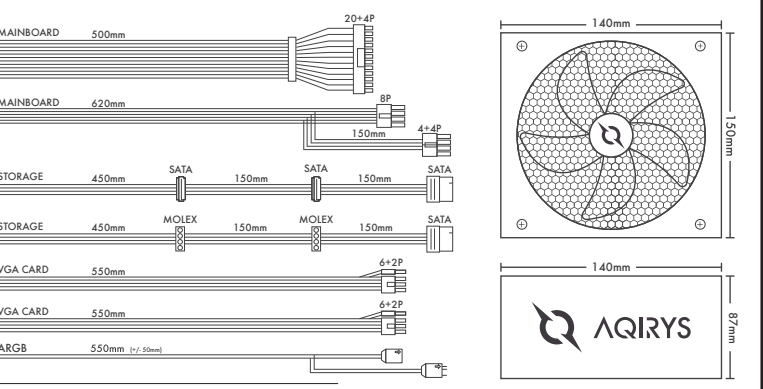

Cabli si Conectori Cables & Connectors

Tabel Nominal Iesiri Nominal Output Table

Table with 6 columns: AC INPUT, DC OUTPUT, MAX. CURRENT, MAX. COMBINED POWER, PROTECTION LEVELS.

Specificatii Tehnice Technical Specifications

- Putere: 550W • Format: ATX v2.31 • Eficienta certificata: 80PLUS • Tip ventilator: 120 mm FDB • Suporta ErP Lot6 si Intel C6-C7 • Garantie: 6 ani