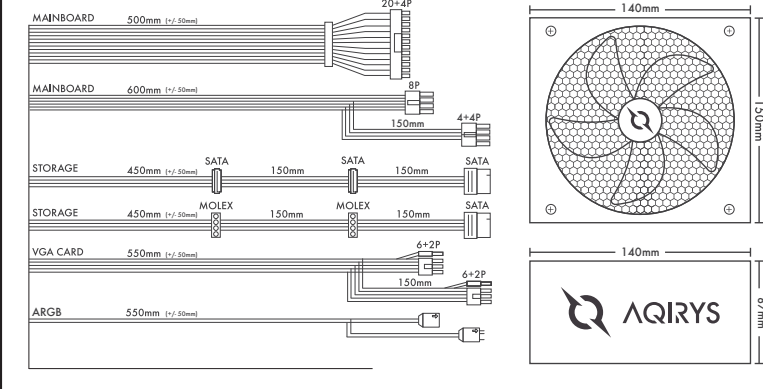

Cabli si Conectori Cables & Connectors

Tabel Nominal Iesiri Nominal Output Table

Table with 6 columns: AC INPUT, DC OUTPUT, MAX. CURRENT, MAX. COMBINED POWER, PROTECTION LEVELS.

Specificatii Tehnice Technical Specifications

- Putere: 450W • Format: ATX v2.31 • Eficienta certificata: 80PLUS • Tip ventilator: 120 mm FDB • Suporta ErP Lot6 si Intel C6-C7 • Garantie: 6 ani