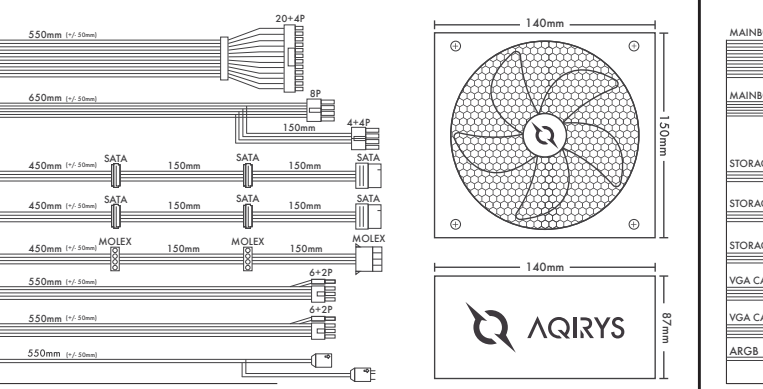

Cabli si Conectori Cables & Connectors

Tabel Nominal Iesiri Nominal Output Table

Table with 6 columns: AC INPUT, DC OUTPUT, MAX. CURRENT, MAX. COMBINED POWER, PROTECTION LEVELS.

Specificatii Tehnice Technical Specifications

- Putere: 750W • Format: ATX v2.31 • Eficienta certificata: 80PLUS Bronze • Tip ventilator: 120 mm FDB • Suporta ErP Lot6 si Intel C6-C7 • Garantie: 6 ani