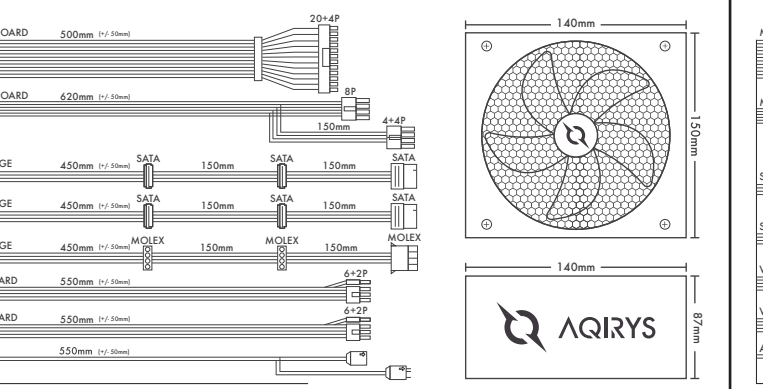

Cabli si Conectori Cables & Connectors

Tabel Nominal Iesiri Nominal Output Table

Table with 6 columns: AC INPUT, DC OUTPUT, MAX. CURRENT, MAX. COMBINED POWER, PROTECTION LEVELS.

Specificatii Tehnice Technical Specifications

- Putere: 650W • Format: ATX v2.31 • Eficienta certificata: 80PLUS • Tip ventilator: 120 mm FDB • Suporta ErP Lot6 si Intel C6-C7 • Garantie: 6 ani