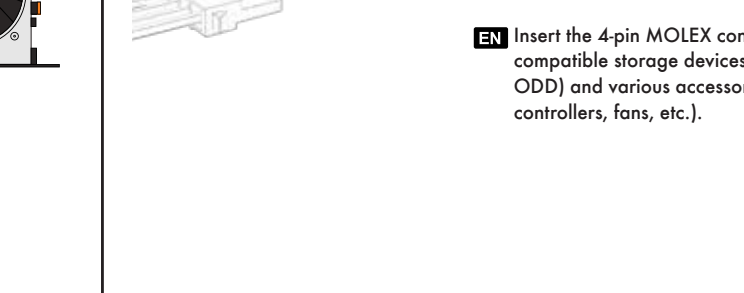

B. Conectarea componentelor B. Connecting the hardware

IMPORTANT

- **RO** - Asigurați-va ca toți conectorii sunt atașați corect (se potrivește într-un singur sens) și fixați. Nu folosiți forța excesivă pentru conectare.
- Conectorul detașabil 4 pini al conectorului plăcii de baza cu 24 de pini NU este un conector "P4" sau "+12V". Utilizarea incorectă a conectorului va poate deteriora permanent componentele!
- **EN** - Make sure all the connectors are inserted correctly (they can only fit one way) and locked in. Do not use excessive force.
- The detachable 4-pin connector of the 24-pin motherboard connector is NOT a "P4" or "+12V" connector. Incorrect usage of the connector can permanently damage your hardware!

B.1 Placa de baza B.1 Motherboard

B.1a

- **RO** Introduceți conectorul 24 pini în conectorul ATX al plăcii de baza.
- **EN** Insert the 24-pin connector into the ATX connector on the motherboard.

B.1b

- **RO** Introduceți conectorii EPS 8 pini și EPS 4+4 pini (acolo unde este cazul) în conectorul/conectorii CPU Power de pe placa de baza.
- **EN** Insert the 8-pin EPS and 4+4-pin EPS connectors (where applicable) into the CPU Power connector(s) on the motherboard.

B.2 Placa grafica B.2 Graphics card

RO Introduceți conectorul/conectorii PCI Express 6+2 pini în placa grafica.

EN Insert the 6+2 pin PCI Express connector(s) into the graphics card.

Pulsar 450W **Pulsar 550W/650W/750W**

B.3a

B.3b

- **RO** Introduceți conectorul MOLEX 4 pini în unitatile de stocare compatibile (HDD, ODD) și accesorii diverse (fan controller, ventilator, etc.).
- **EN** Insert the 4-pin MOLEX connector into compatible storage devices (HDD, ODD) and various accessories (fan controllers, fans, etc.).

B.3 Unitati de stocare si accesorii B.3 Storage devices and accessories