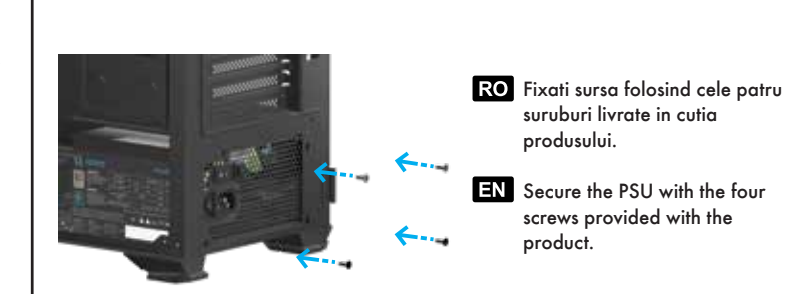

A.3 Fixarea sursei A.3 Securing the PSU

RO Fixati sursa folosind cele patru suruburi livrate in cutia produsului.
EN Secure the PSU with the four screws provided with the product.
RO Cand instalati sursa in partea superioara a carcasei, va recomandam sa o pozitionati cu ventilatorul orientat in jos. Daca doriti sa instalati sursa in partea superioara a carcasei avand ventilatorul orientat in sus, verificati ca aveti o distanta de cel putin 50 mm fata de tavanul carcasei sau ca tavanul carcasei este prevazut cu fante de ventilatie.
EN Make sure the PSU ON/OFF button is on the "O" position (OFF).